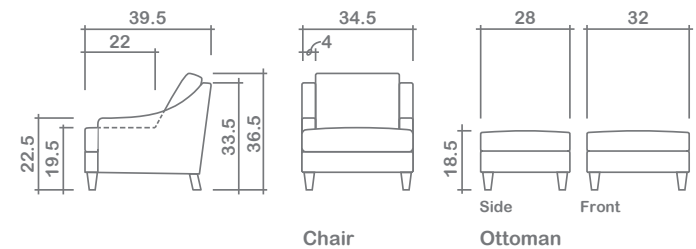

**COUNTRY LIVING
FURNISHINGS & DESIGN**

Putting *Life* back in style

Alex Chair

Arms Detachable: No

No other items available in this style

GENERAL INFORMATION:

- *dye-lot of the actual fabric and the swatch may not be exact match
- *no zipper/inserts in fibre filled toss pillows
- *overall dimensions may vary +/- 1"
- *see fabric swatch for exact colour

SPECIFICATIONS:

- **Back:** Loose
- **Body Pillow:** Box band, piped, fibre fill
- **Body:** Piping on arms
- **Seat Cushion:** Box band, T-lug, 7" thick (foam core w/ fibre wrap)
- **Suspension:** Seat: Springs | Back: Webbing

LEG:

- Front: Espresso
- Back: 5" Espresso
- Ottoman: Espresso