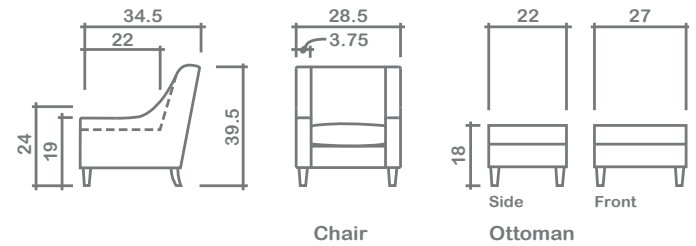

**COUNTRY LIVING
FURNISHINGS & DESIGN**

Putting *Life* back in style

Chloe Chair

Arms Detachable: No

No other items available in this style

GENERAL INFORMATION:

- *dye-lot of the actual fabric and the swatch may not be exact match
- *no zipper/inserts in fibre filled toss pillows
- *overall dimensions may vary +/- 1"
- *see fabric swatch for exact colour

SPECIFICATIONS:

- **Back:** Tight
- **Body:** Piping on arms
- **Seat Cushion:** Box band, piped, 6" thick crown foam w/ polyester fibre wrap
- **Suspension:** Seat: Springs | Back: Springs

LEG:

- Front: Espresso
- Back: 6.5" Espresso
- Ottoman: Espresso