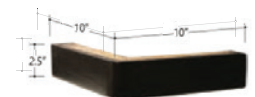

GENERAL INFORMATION:

- *dye-lot of the actual fabric and the swatch may not be exact match
- *height from top of siderails to top of slats is 2.5"
- *overall dimensions may vary +/- 1"
- *see fabric swatch for exact colour

SPECIFICATIONS:

- Body Piping:** On wings - outside facing only
- Headboard:** Deep diamond tufted, buttons; King-84, Queen-68, Double-60, Single-44, Wings-9 (all sizes inside each wing)
- Footboard:** Deep diamond tufted, buttons; King-63, Queen-51, Double-45, Single-33

ASSEMBLY COMPONENTS:

- Floorboards • Footboard • Headboard
- Siderails w/ hardware • Metal frame w/ slats • Legs

LEG:

Footboard/siderails: Mike Dark

Headboard: Glides

Centre leg on slat frame:
Metal 12" Black