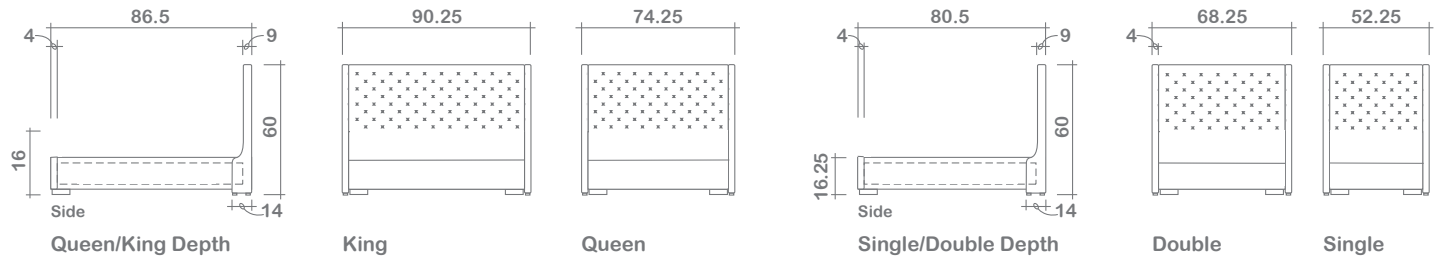

**COUNTRY LIVING
FURNISHINGS & DESIGN**

Putting *Life* back in style

Florence Bed

Wings Detachable: No **King, Queen & Double Sizes:** Folding (2 halves) metal frame w/ wood slats | **Single Sizes:** Single piece metal frame w/ wood slats **Also Available:** Beds & Headboards

GENERAL INFORMATION:

- *dye-lot of the actual fabric and the swatch may not be exact match
- *height from top of siderails to top of slats is 2.5"
- *overall dimensions may vary +/- 1"
- *see fabric swatch for exact colour

SPECIFICATIONS:

- Body Piping:** On wings - outside facing only
- Headboard:** Deep diamond tufted, buttons; King-84, Queen-68, Double-60, Single-44, Wings-9 (all sizes inside each wing)
- Footboard:** Deep diamond tufted, buttons; King-63, Queen-51, Double-45, Single-33