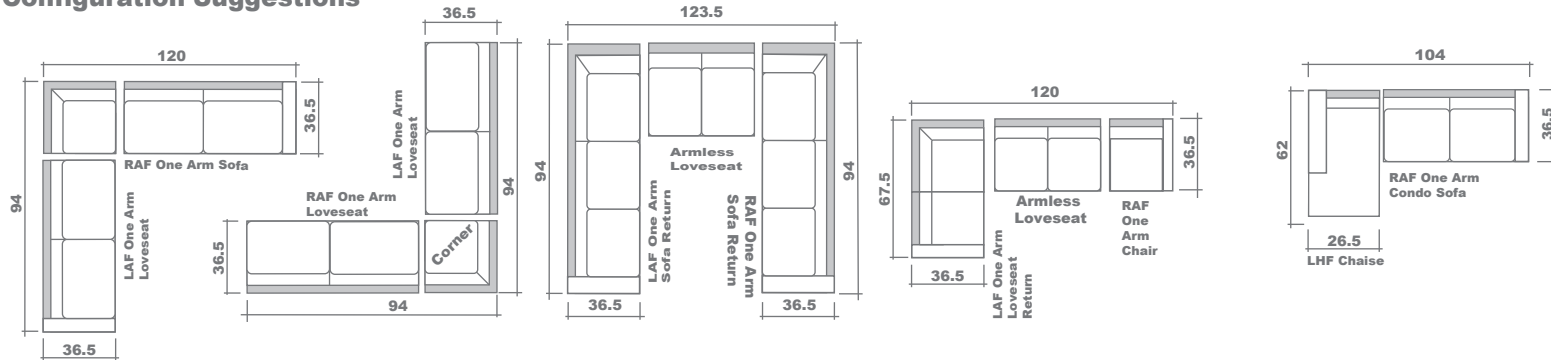

Abel Sectional Planner

Configuration Suggestions

GENERAL INFORMATION:

- *dye-lot of the actual fabric and the swatch may not be exact match
- *no zipper/inserts in fibre filled toss pillows

- *overall dimensions may vary +/- 1"
- *see fabric swatch for exact colour
- *alligator clips not available