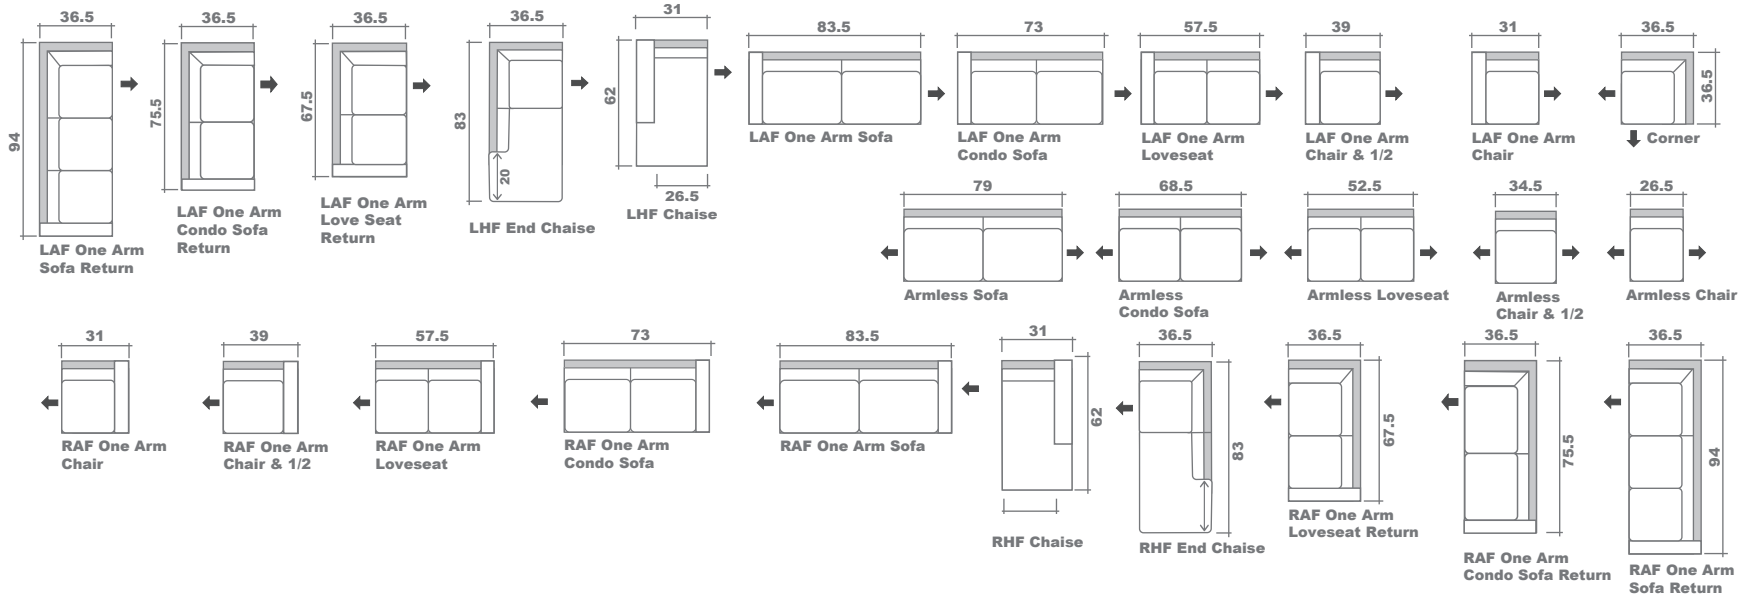

Abel Sectional Planner

Configuration Suggestions

GENERAL INFORMATION:

- *dye-lot of the actual fabric and the swatch may not be exact match
- *no zipper/inserts in fibre filled toss pillows

- *overall dimensions may vary +/- 1"
- *see fabric swatch for exact colour
- *alligator clips not available